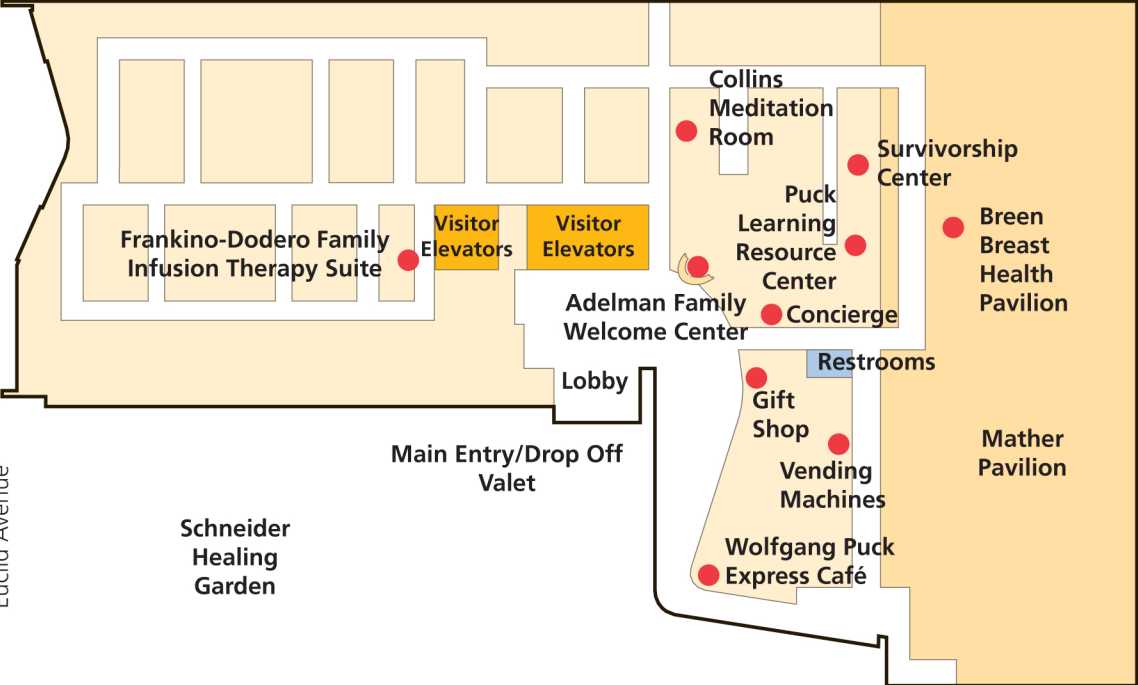

Cornell Road

Ambulance Drop Off
for nonemergencies only

Frankino-Dodero Family
Infusion Therapy Suite

Visitor
Elevators

Visitor
Elevators

Collins
Meditation
Room

Survivorship
Center

Breen
Breast
Health
Pavilion

Puck
Learning
Resource
Center

Adelman Family
Welcome Center

Concierge

Lobby

Restrooms

Mather
Pavilion

Main Entry/Drop Off
Valet

Gift
Shop

Vending
Machines

Wolfgang Puck
Express Café

Schneider
Healing
Garden

Euclid Avenue

UH Drive

UH Drive
Parking Garage

Lerner Tower