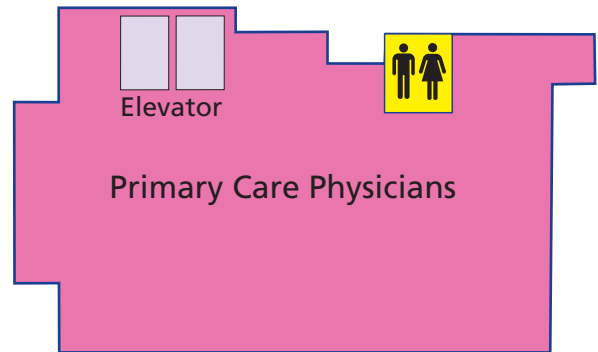

Main Level

**OFF-SITE:**  
 Advanced Center  
 for Sleep Medicine  
 Four rooms located at  
 The Lodge at  
 Geneva-on-the-Lake  
 4888 N. Broadway [Route 534]  
 Geneva-on-the-Lake

2nd Level

Medical Office Building 2nd Level

Advanced Center for Sleep Medicine 3rd Level