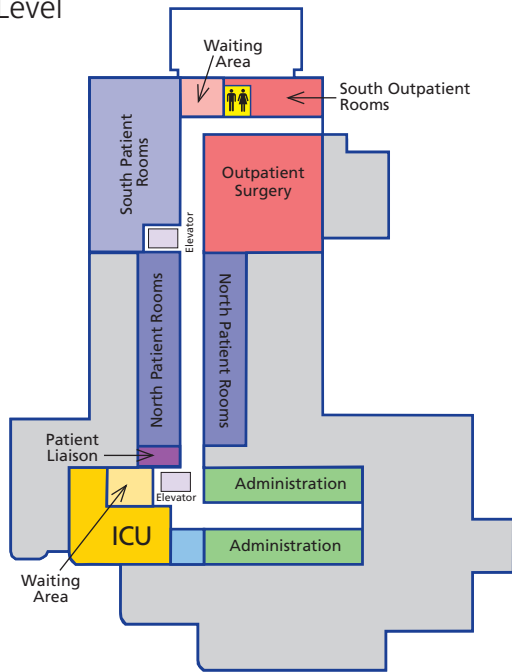

Main Level

**OFF-SITE:**  
 Advanced Center  
 for Sleep Medicine  
 Four rooms located at  
 The Lodge at  
 Geneva-on-the-Lake  
 4888 N. Broadway [Route 534]  
 Geneva-on-the-Lake

2nd Level

Medical Office Building 2nd Level

Advanced Center for Sleep Medicine 3rd Level